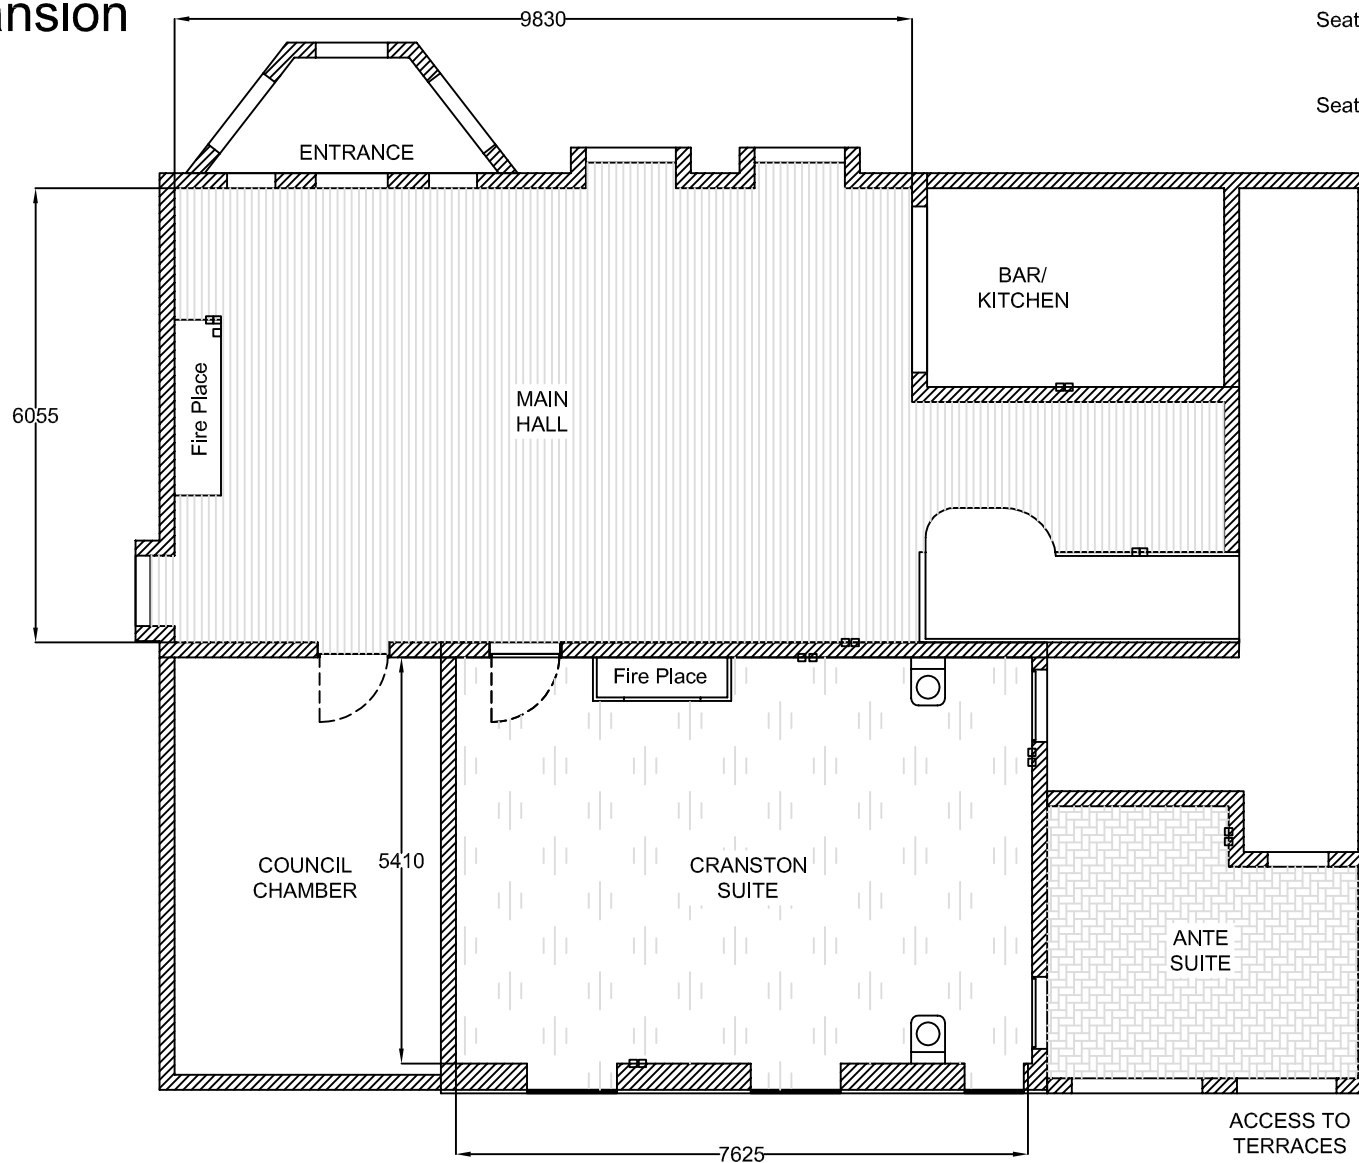

East Court Mansion

Main Hall Seating Capacity
 Seating - 70 Theatre/Conference (Recommended)
 Capacity - 40 Dining

Cranston Suite Seating Capacity
 Seating - 40 Theatre/Conference (Recommended)
 Capacity - 20 Boardroom - 32 Dining

80 QTY Chairs

10 QTY 5' x 2'6" = 152cm x 76cm

20 QTY 2' = 62cm Square Tables

5 QTY 2' = 62cm
Tables Formation

Power Points